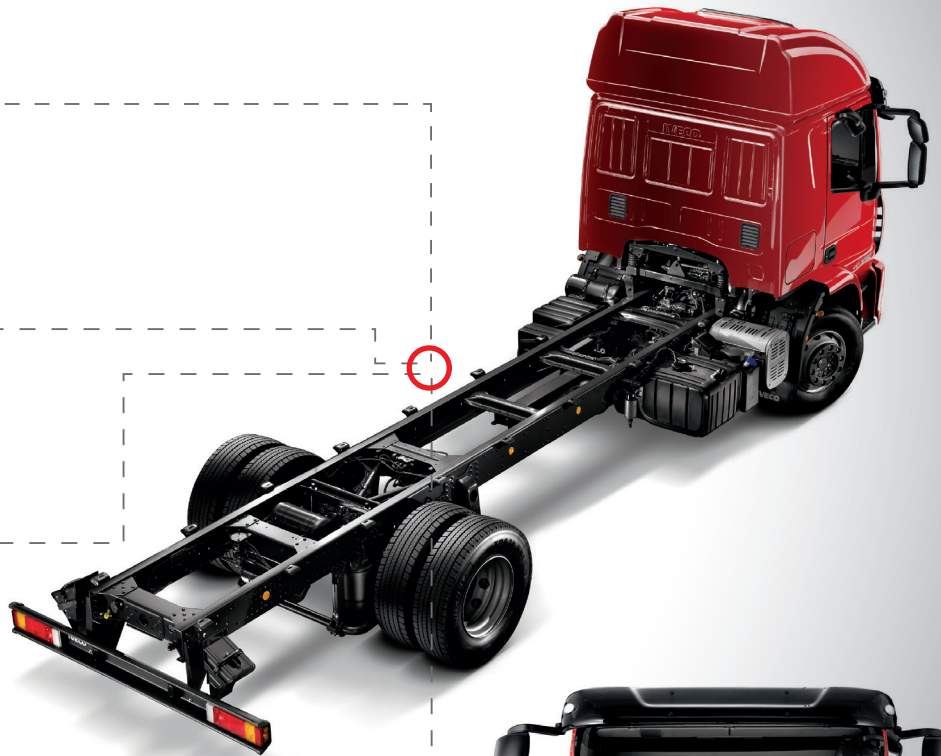

CUSTOMISE YOUR EUROCARGO FROM ONLY R521 750*

ONE VEHICLE TO MEET ALL YOUR BUSINESS NEEDS

Cargo Van

Curtain Sider

Drop Side

Flat Deck

Models	MLC120E22	MLC140E22	MLC180E28
Purchase Price	R521 750*	R547 750*	R736 000*
Body Type	Flat Deck/ Dropside	Flat Deck/ Dropside	Van Body/ Curtain
Free Signage	Up to R5000	Up to R5000	Up to R5000